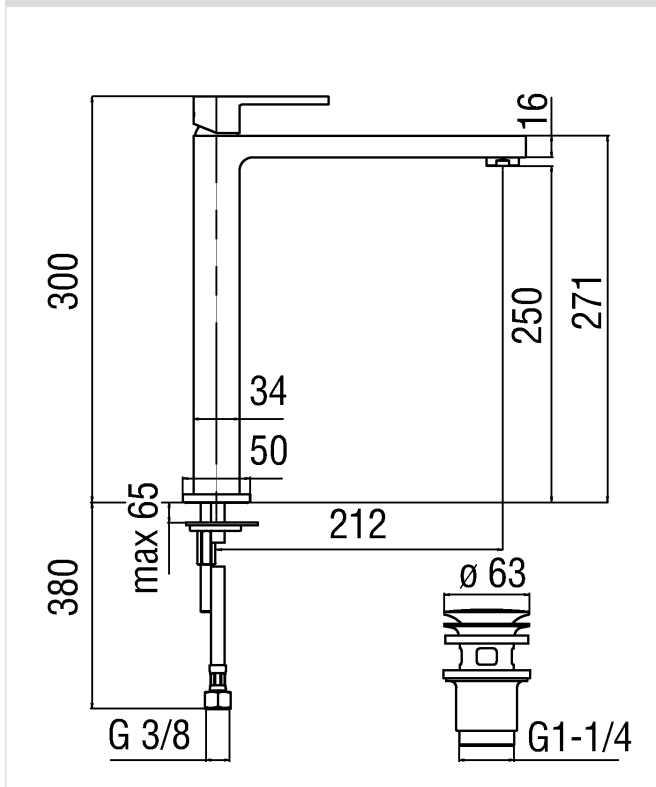

UP
UP94128/2CR

NOBILIS[®]

The Best Technology for Water

Image

Technical drawing

Specifications

- Washbasin
- Basin single control
- Chrome Finish
- Cartridge \varnothing 28 mm
- Dynamic flow limiter (-50%)
- The temperature limiter
- Aerator Neoperl[®] cascade M 24 x 1
- Flexible Parigi[®] SPX[®] stainless steel \varnothing 3/8"
- Packaging: 56,5 x 29 x 7,1 cm / 0,011633 m³ / 3,24 kg

Flow rate diagram