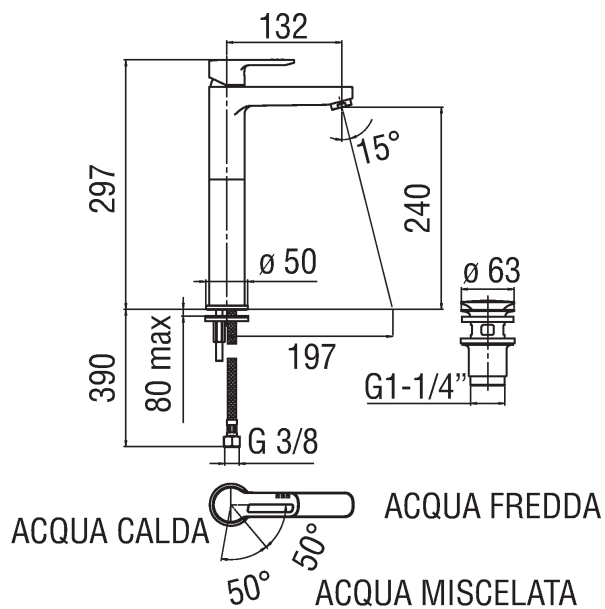

**NEW ROAD**  
**RDE0128/2CR**

**NOBILIS®**

The Best Technology for Water

**Image**

**Technical drawing**

**Specifications**

- Washbasin
- ECO basin single control
- Chrome Finish
- Cartridge  $\varnothing$  35 mm
- Energy saving (opening in cold water with central lever position)
- Dynamic flow limiter (-50%)
- The temperature limiter
- Aerator Neoperl® cascade M 24 x 1
- Flexible Parigi® SPX® stainless steel  $\varnothing$  3/8"
- Packaging: 41,2 x 16,4 x 7,1 cm / 0,004797 m<sup>3</sup> / 2,54 kg

**Flow rate diagram**