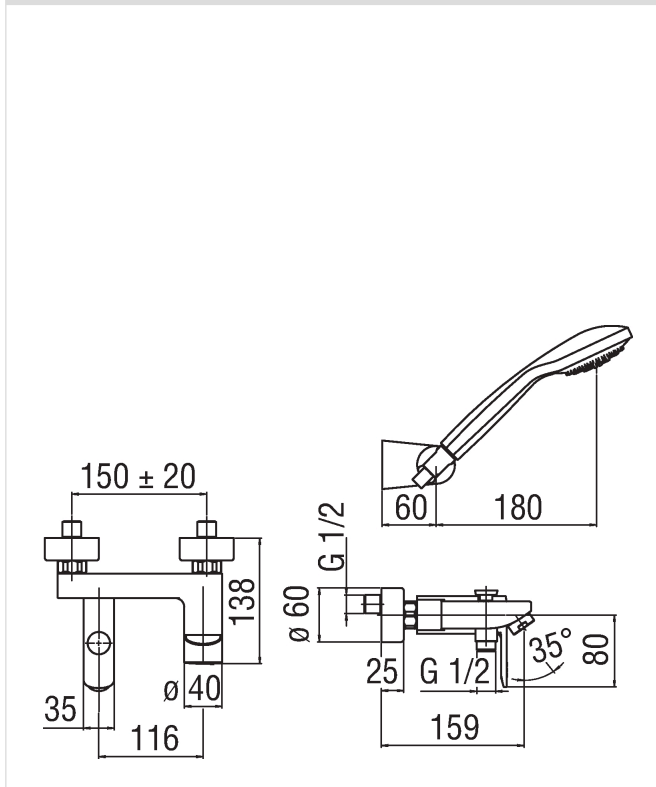

Image

Technical drawing

Specifications

- Tub
- External single control with duplex
- Chrome Finish
- Automatic deviator
- Adjustable hand shower support
- Single jet hand shower
- 150 cm hose
- Cartridge  $\varnothing$  35 mm
- Dynamic flow limiter (-50%)
- The temperature limiter
- Aerator Neoperl® M 28 x 1
- Packaging: 25,1 x 21 x 17 cm / 0,00896 m<sup>3</sup> / 2,9 kg

Flow rate diagram