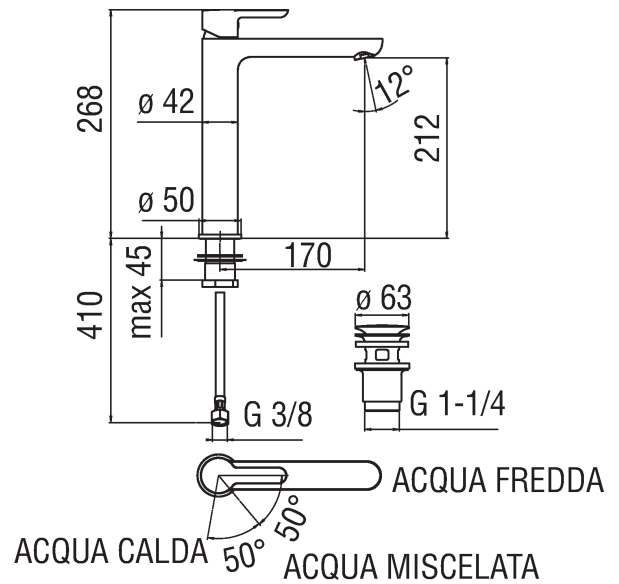

Image

Technical drawing

Specifications

Washbasin
ECO basin single control
Chrome Finish
Cartridge \varnothing 35 mm
Energy saving (opening in cold water with central lever position)
Dynamic flow limiter (-50%)
The temperature limiter
Aerator Neoperl® cascade M 24 x 1
Flexible Parigi® SPX® stainless steel \varnothing 3/8"
Packaging: 56,5 x 29 x 7,1 cm / 0,011633 m³ / 2,8 kg

Flow rate diagram