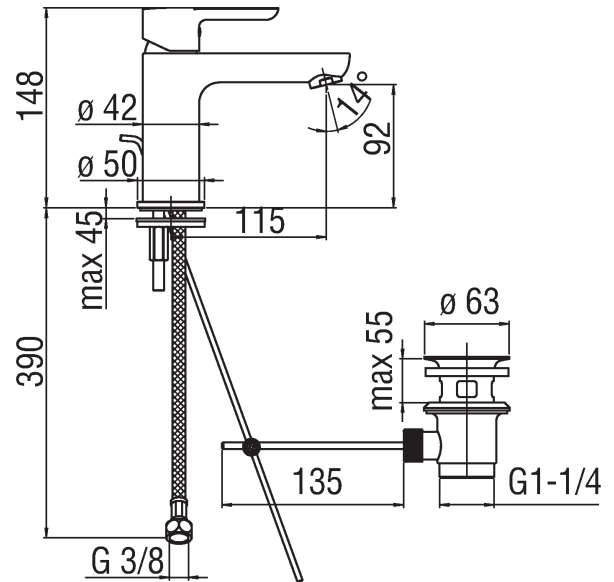

ABC
AB87118/20CR

NOBILIS[®]
The Best Technology for Water

Image

Technical drawing

Specifications

Washbasin
Single control
Chrome Finish
Long spout
Cartridge \varnothing 35 mm
Dynamic flow limiter (-50%)
The temperature limiter
Aerator Neoperl[®] cascade M 24 x 1
Flexible Parigi[®] SPX[®] stainless steel \varnothing 3/8"