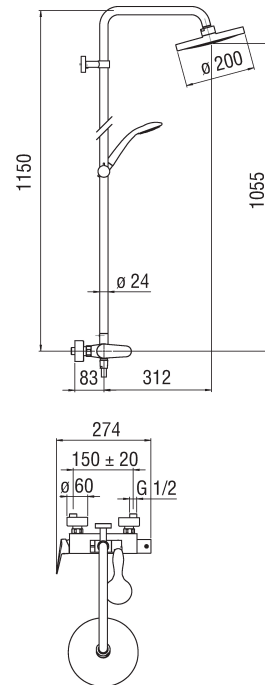

Image

Technical drawing

Specifications

- SHOWER COLUMN
- External single control
- Chrome Finish
- Swivel shower head \varnothing 200 mm
- Anti limescale system
- Sliding swivel hand shower support
- Single jet hand shower
- 150 cm hose
- Cartridge \varnothing 35 mm
- Dynamic flow limiter (-50%)
- The temperature limiter

Flow rate diagram