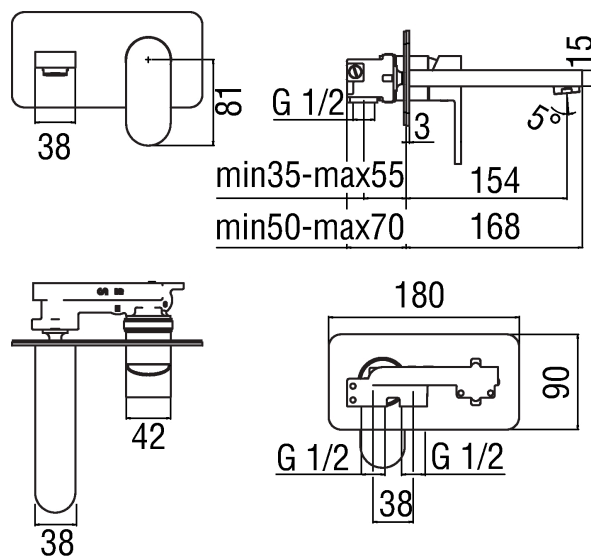

Image

Technical drawing

Specifications

- Washbasin
- Wall mounted single control
- Chrome Finish
- 150 mm spout
- Built-in part included
- Cartridge \varnothing 35 mm
- Dynamic flow limiter (-50%)
- The temperature limiter
- Aerator Neoperl® cascade M 24 x 1
- Packaging: 41 x 21 x 7 cm / 0,006027 m³ / 2,57 kg

Flow rate diagram