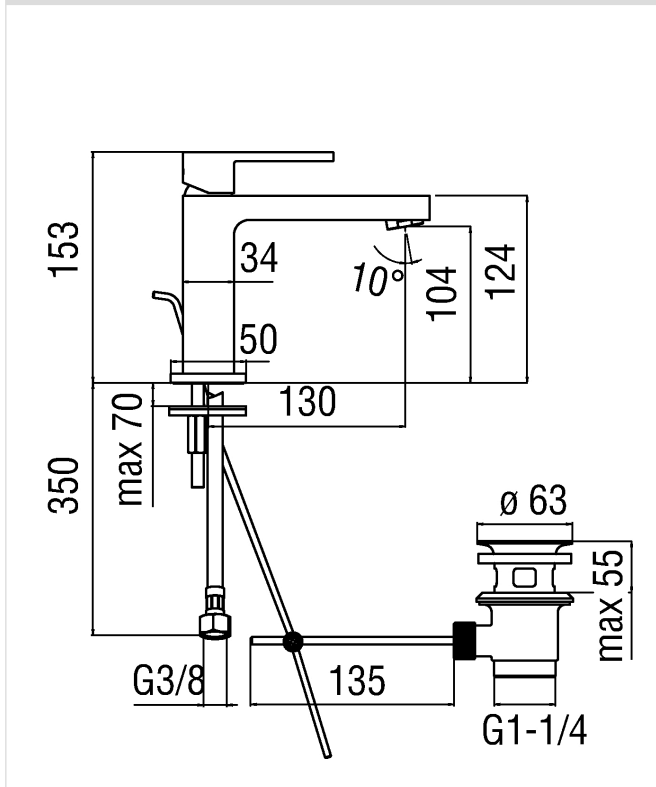

Image

Technical drawing

Specifications

- Washbasin
- Single control
- Chrome Finish
- Cartridge  $\varnothing$  28 mm
- Dynamic flow limiter (-50%)
- The temperature limiter
- Aerator Neoperl® cascade M 24 x 1
- Flexible Parigi® SPX® stainless steel  $\varnothing$  3/8"
- Packaging: 41 x 21 x 7 cm / 0,006027 m' / 1,89 kg

Flow rate diagram