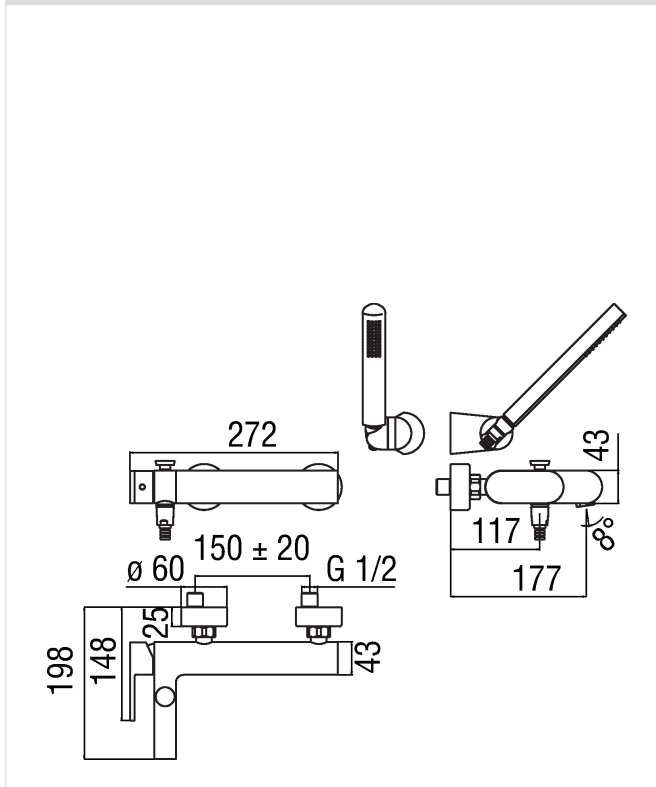

Image

Technical drawing

Specifications

- Tub
- External single control with duplex
- Chrome Finish
- Automatic deviator
- Adjustable hand shower support
- Single jet hand shower
- 150 cm hose
- Cartridge \varnothing 35 mm
- Dynamic flow limiter (-50%)
- The temperature limiter
- SPARE AERATOR
- Packaging: 37,1 x 23,7 x 11 cm / 0,009671 m³ / 3,52 kg

Flow rate diagram