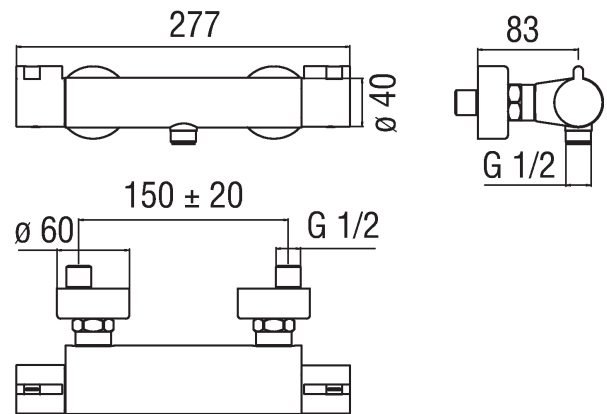

Image

Technical drawing

Specifications

Shower
External thermostatic mixer
Chrome Finish
38° C safety cut-out
Non-return valves
Anti limescale system
1/2" outlet
Screw valve ceramic disk.180°
Packaging: 32 x 16,5 x 7 cm / 0,003696 m' / 2,6 kg

Flow rate diagram